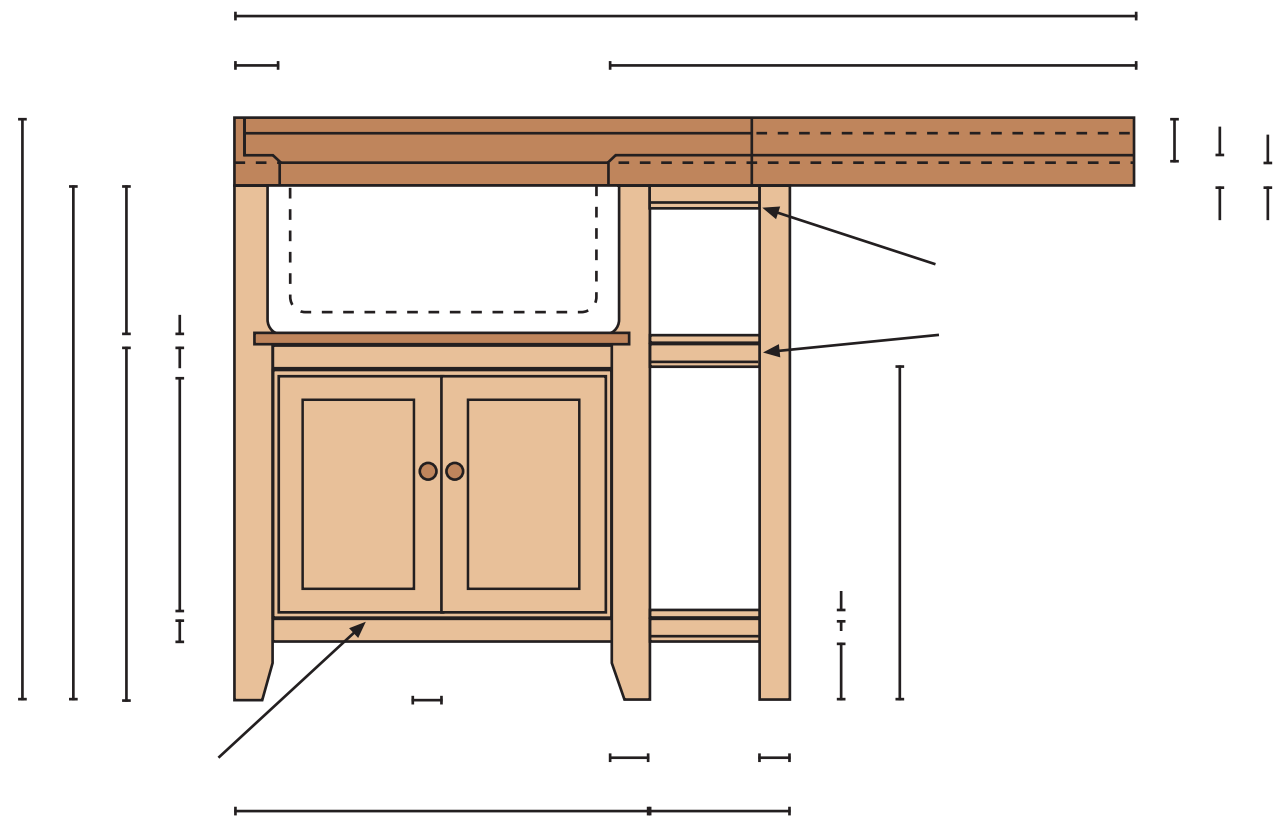

Traditional Scullery
 Belfast/Butlers Sink Unit:
 in off-white painted slow
 grown Pine with oiled Sapele
 hardwood drainer.

Unmarked or scaled-off
 dimensions are all Nominal.

Jon Melton Design jon.melton.co.uk	
Project: Traditional Scullery Belfast/Butlers Sink Unit in painted pine with oiled hardwood drainer	
Drawing Title: Butlers Sink Unit	
No Scale -	
Date: 2002	Drawing No. JMD/01