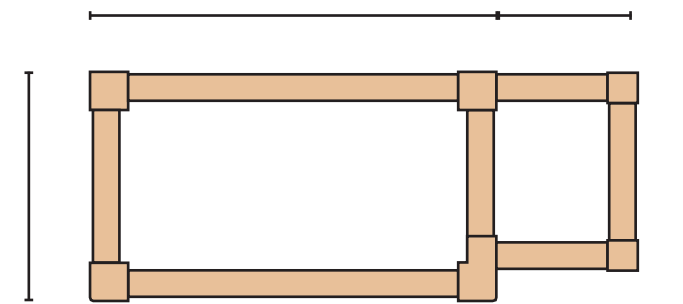

Traditional Scullery
 Belfast/Butlers Sink Unit:
 in off-white painted slow
 grown Pine with oiled Sapele
 hardwood drainer.

Unmarked or scaled-off
 dimensions are all Nominal.

Jon Melton Design jon.melton.co.uk	
Project: Traditional Scullery Belfast/Butlers Sink Unit in painted pine with oiled hardwood drainer	
Drawing Title: Butlers Sink Unit	
No Scale -	
Date: 2002	Drawing No. JMD/01