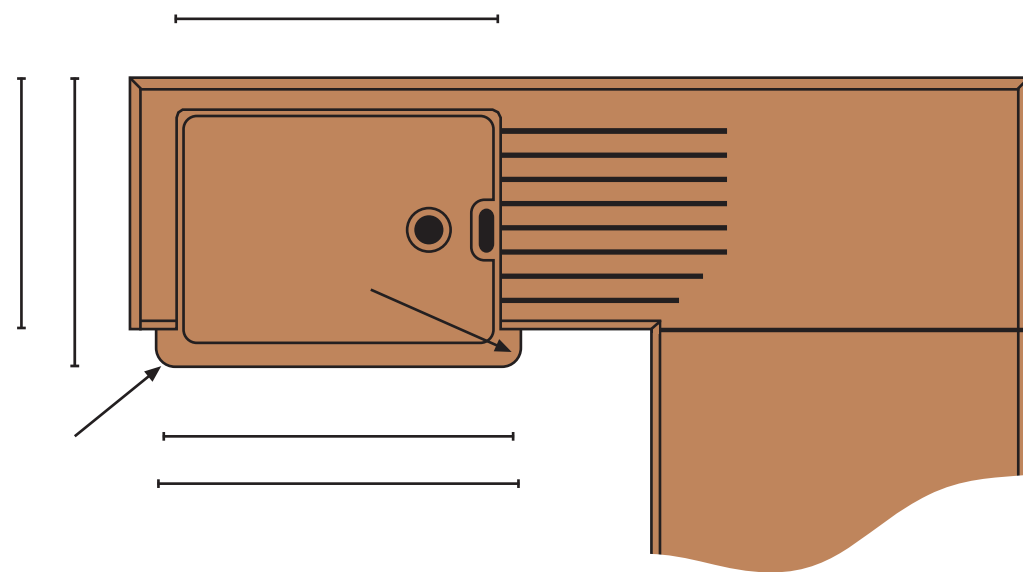

Traditional Scullery
 Belfast/Butlers Sink Unit:
 in off-white painted slow
 grown Pine with oiled Sapele
 hardwood drainer.

Unmarked or scaled-off
 dimensions are all Nominal.

Jon Melton Design jon.melton.co.uk	
Project: Traditional Scullery Belfast/Butlers Sink Unit in painted pine with oiled hardwood drainer	
Drawing Title: Butlers Sink Unit	
No Scale -	
Date: 2002	Drawing No. JMD/01